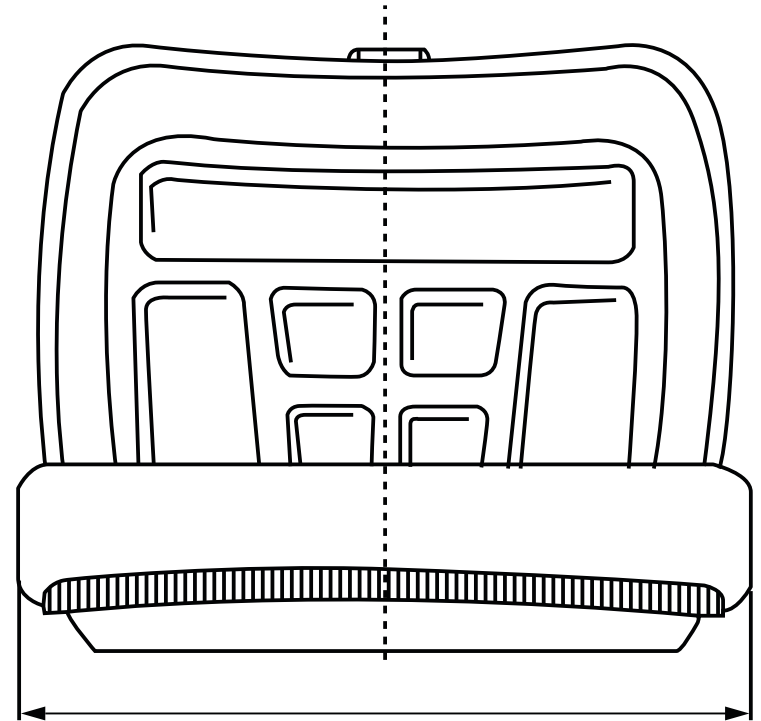

12.5"

17.5"

15"

512 Tuttle Street - Des Moines, Iowa

				Units	Inches	Part Name
				Tolerances		
				Materials		Compact Tractor Seat w/ Flip-Type Brackets
				Finish		
Revision	Date	Drawn By	Description	Scale	None	Part No.
A	04/24/2012	JDB	Product Dimensions	Revision		
B				Comments:		52010BK
C						
D						